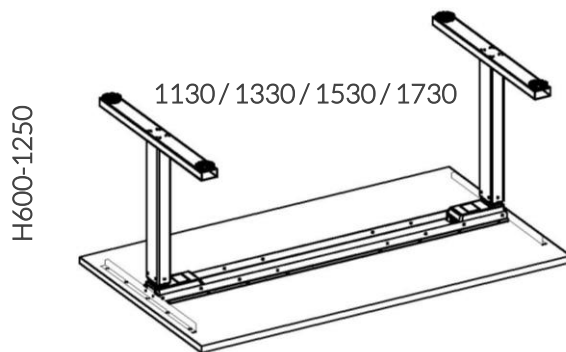

- # SAPKT26-OU (1130 mm)
- # SAPKT27-OU (1330 mm)
- # SAPKT28-OU (1530 mm)
- # SAPKT29-OU (1730 mm)

Vit / White

U=2

Silver / Silver-grey

U=1

Svart / Black

U=3