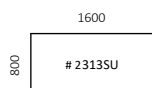

Ben med elektrisk höjning/sänkning, i vitt eller silver. Höjd 69-119 cm eller 60-125 cm.

Technical information

Table tops are produced in white, light grey or black melamine, white high pressure laminate and birch or oak veneer. Table top thickness 23 mm. Bevelled edge and other surfaces are optional.

Legs with electric height adjustment in white or silver-grey lacquer. Height 69-119 cm or 60-125 cm allows you to alternate between sitting or standing.

Sansa bordsskivor / table tops

= Artikelnummer / # = Article Number

Sansa utdragsskivor / sliding table tops

= Artikelnummer / # = Article Number

Vit std-laminat
White melamine

Ljusgrå std-laminat
Light grey melamine

Svart std-laminat
Black melamine

Vit ht-laminat
White hp-laminate