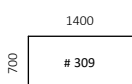

Ben med elektrisk höjning/sänkning, i vitt eller silver. Höjd 69-119 cm eller 60-125 cm.

Technical information

Table tops are produced in white, light grey or black melamine, white high pressure laminate and birch or oak veneer. Table top thickness 23 mm. Bevelled edge and other surfaces are optional.

Legs with electric height adjustment in white or silver-grey lacquer. Height 69-119 cm or 60-125 cm allows you to alternate between sitting or standing.

Sansa bordsskivor / table tops

= Artikelnummer / # = Article Number