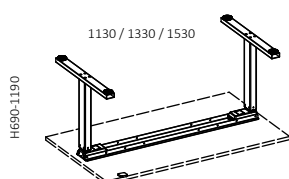

Sansa elastiv / adjustable base

= Artikelnummer / # = Article Number

SAPKT21 (1130 mm)
SAPKT22 (1330 mm)
SAPKT23 (1530 mm)