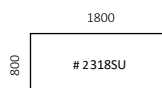

Ben med elektrisk höjning/sänkning, i vitt eller silver. Höjd 69-119 cm eller 60-125 cm.

Technical information

Table tops are produced in white, light grey or black melamine, white high pressure laminate and birch or oak veneer. Table top thickness 23 mm. Bevelled edge and other surfaces are optional.

Legs with electric height adjustment in white or silver-grey lacquer. Height 69-119 cm or 60-125 cm allows you to alternate between sitting or standing.

Sansa bordsskivor / table tops

= Artikelnummer / # = Article Number

Sansa utdragsskivor / sliding table tops

= Artikelnummer / # = Article Number

Vit std-laminat
White melamine

Ljusgrå std-laminat
Light grey melamine

Svart std-laminat
Black melamine

Vit ht-laminat
White hp-laminate