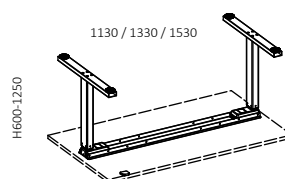

Legs with electric height adjustment in white or silver-grey lacquer. Height 69-119 cm or 60-125 cm allows you to alternate between sitting or standing.

Sansa bordsskivor / table tops

= Artikelnummer / # = Article Number

Björkfanér
Birch veneer

Ekfanér
Oak veneer

Sansa elastiv / adjustable base

= Artikelnummer / # = Article Number

SAPKT21 (1130 mm)
SAPKT22 (1330 mm)
SAPKT23 (1530 mm)

SAPKT26 (1130 mm)
SAPKT27 (1330 mm)
SAPKT28 (1530 mm)