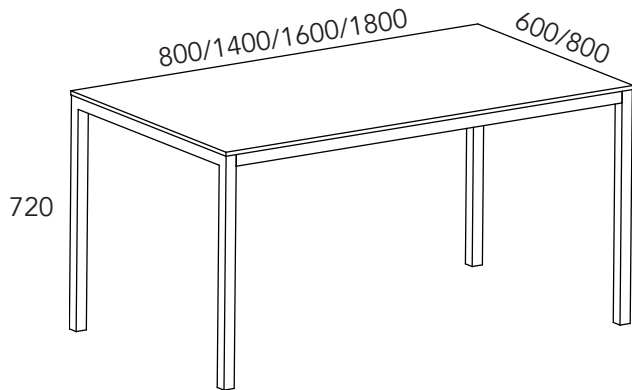

Stativ med vit, svart, silvergrå, blå, grön, gul och röd pulverlack med justerbara fötter. Dimension fyrkantsrör 35x35 mm.

Product information

Subtle as a whisper but still extremely present. With its simple idiom this series creates harmony and calmness.

artur – is a stylish design furniture with its minimalist aesthetic allows its surrounding environment to stand out without itself losing its design function.

Technical information

The artur tables are based on a frame with square profile and table tops in white or black compact laminate with black core. Also available in oak veneer or stained MDF. The table top thickness is 12 mm.

Frame in white, black, silvergrey, blue, green, yellow och red powder coating with adjustable feet. Dimension square tube 35x35 mm.

ARTUR

Design Love Arbén

ARTUR

Design Love Arbén

#102-SU	1400x600
#103-SU	800x800
#112-SU	1400x800
#113-SU	1600x800
#118-SU	1800x800