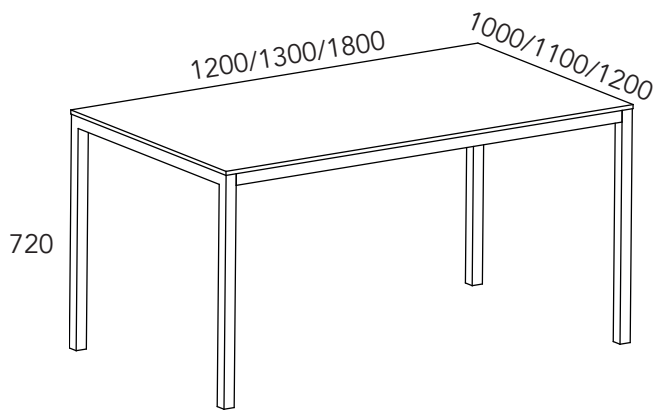

Stativ med vit, svart, silvergrå, blå, grön, gul och röd pulverlack med justerbara fötter. Dimension fyrkantsrör 35x35 mm.

Product information

Subtle as a whisper but still extremely present. With its simple idiom this series creates harmony and calmness.

artur – is a stylish design furniture with its minimalist aesthetic allows its surrounding environment to stand out without itself losing its design function.

Technical information

The artur tables are based on a frame with square profile and table tops in white or black compact laminate with black core. Also available in oak veneer or stained MDF. The table top thickness is 12 mm.

Frame in white, black, silvergrey, blue, green, yellow och red powder coating with adjustable feet. Dimension square tube 35x35 mm.

ARTUR

Design Love Arbén

ARTUR

Design Love Arbén

#102-SU	1400x600
#103-SU	800x800
#112-SU	1400x800
#113-SU	1600x800
#118-SU	1800x800