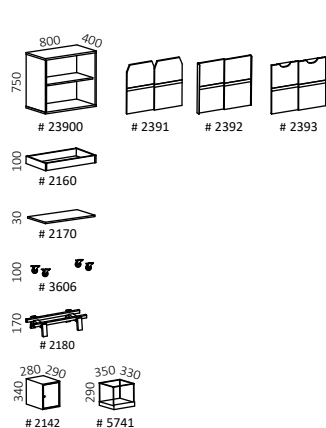

Snitsa förvaring skjutdörrar / storage sliding doors

= Artikelnummer / # = Article Number