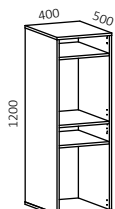

Snitsa personlig förvaring / personal storage

= Artikelnummer / # = Article Number

281H