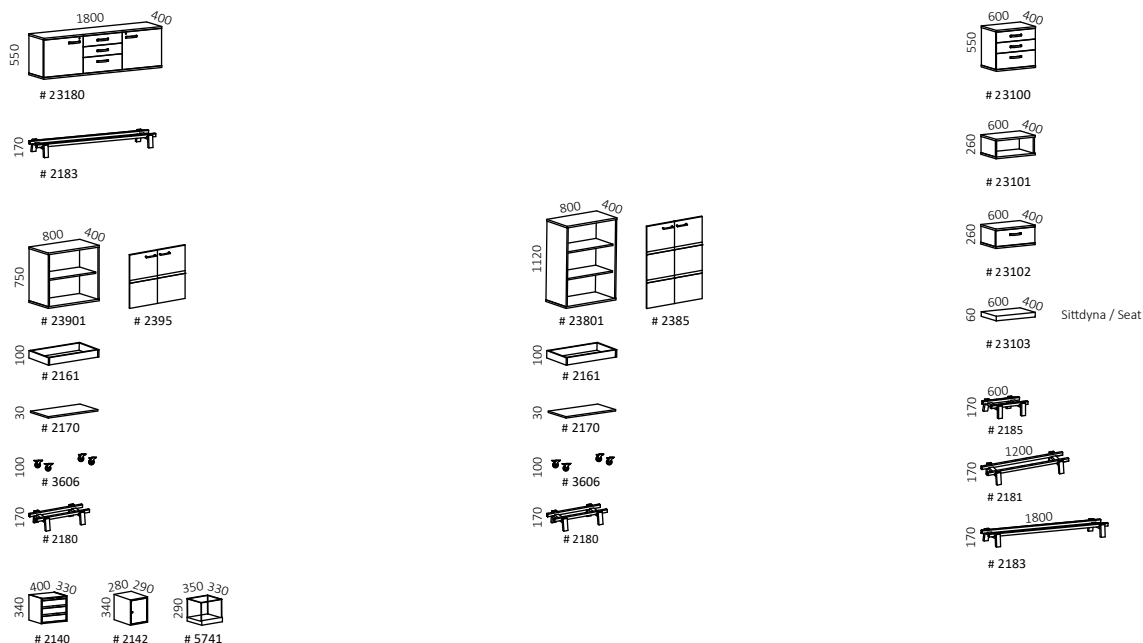

Snitsa förvaring med lådor / storage with drawers

= Artikelnummer / # = Article Number