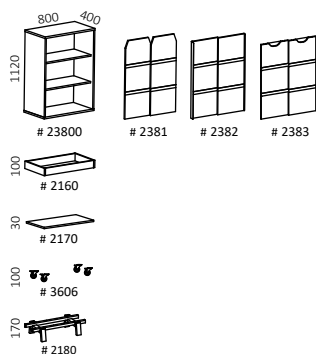

Snitsa förvaring skjutdörrar / storage sliding doors

= Artikelnummer / # = Article Number