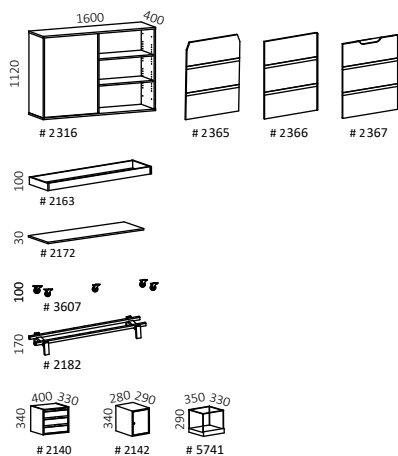

Snitsa förvaring skjutdörrar / storage sliding doors

= Artikelnummer / # = Article Number