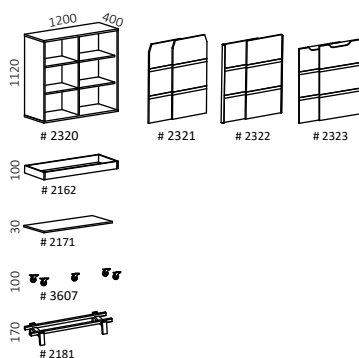

Snitsa förvaring skjutdörrar / storage sliding doors

= Artikelnummer / # = Article Number