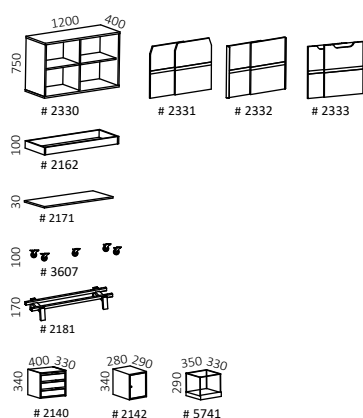

Snitsa förvaring skjutdörrar / storage sliding doors

= Artikelnummer / # = Article Number