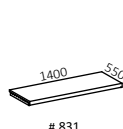

Actiwall sits, ryggstöd, väggpaneler / seat, backrest, wall panels

= Artikelnummer / # = Article Number

sits / seat