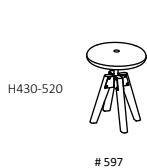

A-series pallar / stools

= Artikelnummer / # = Article Number

För ungefärlig bordshöjd 72 cm
For table height approx. 72 cm