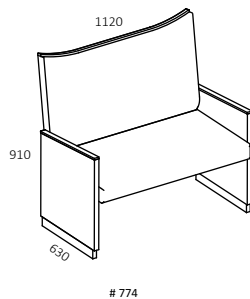

Totalhöjden är 910 och totaldjupet 630 mm. Totala bredden är 560 respektive 1120 mm.

Technical information

Fritiof is manufactured with wooden parts in birch, oak or stained oak. Fabric req. 2.5 and 3.8 meters.

Core in blockboard and filling material of fire-resistant foam.

The seat height is 435 and the seat depth 470 mm. Its width is 480 and 1040 mm.

The total height is 910 and the total depth 630 mm. Total width is 560 and 1120 mm.

Fritiof fåtölj / easy chair

= Artikelnummer / # = Article Number

Sittbredd / seat width 480 mm
Sittdjup / seat depth 470 mm
Sitthöjd / seat height 435 mm
Tygåtgång / fabric req. 2500 mm

Fritiof soffa / sofa

= Artikelnummer / # = Article Number

Sittbredd / seat width 1040 mm
Sittdjup / seat depth 470 mm
Sitthöjd / seat height 435 mm
Tygåtgång / fabric req. 3800 mm

Björk
Birch

Ek
Oak

Bets på ek
Stained oak

Fritiof fåtölj & soffa / easy chair & sofa