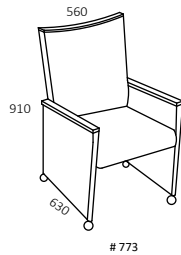

Totalhöjden är 910 och totaldjupet 630 mm. Totala bredden är 560 respektive 1120 mm.

Technical information

Fritiof is manufactured with wooden parts in birch, oak or stained oak. Fabric req. 2.5 and 3.8 meters.

Core in blockboard and filling material of fire-resistant foam.

The seat height is 435 and the seat depth 470 mm. Its width is 480 and 1040 mm.

The total height is 910 and the total depth 630 mm. Total width is 560 and 1120 mm.

Fritiof fåtölj / easy chair

= Artikelnummer / # = Article Number

Sittbredd / seat width 480 mm
Sittdjup / seat depth 470 mm
Sitthöjd / seat height 435 mm
Tygåtgång / fabric req. 2500 mm

Fritiof soffa / sofa

= Artikelnummer / # = Article Number

Sittbredd / seat width 1040 mm
Sittdjup / seat depth 470 mm
Sitthöjd / seat height 435 mm
Tygåtgång / fabric req. 3800 mm

Björk
Birch

Ek
Oak

Bets på ek
Stained oak

Fritiof fåtölj & soffa / easy chair & sofa