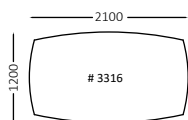

Snitsa XL bordsskivor / table tops

1:100

= Artikelnummer / # = Article Number

Vit std-laminat
White melamine