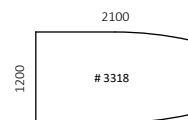

Snitsa XL bordsskivor / table tops

1:100

= Artikelnummer / # = Article Number

Vit std-laminat
White melamine