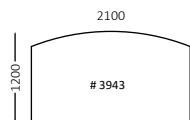

Snitsa XL bordsskivor / table tops

1:100

= Artikelnummer / # = Article Number

Vit std-laminat
White melamine