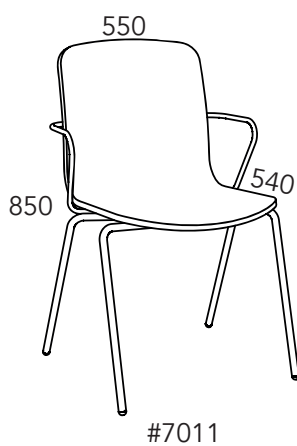

# SAM.1

Design Mattias Wreland

Sam 10

Sam 11

Sam 12

#=article number

## Measurement

Seat width: 450 mm  
Seat depth: 390 mm  
Seat height: 450 mm