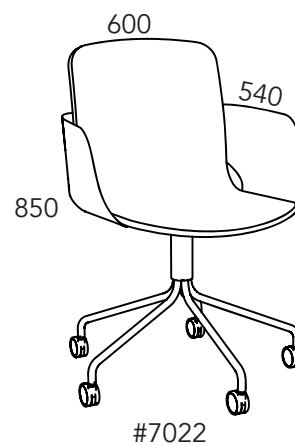

## Measurement

Seat width: 450 mm  
Seat depth: 390 mm  
Seat height: 450 mm

# SAM.2

Design Mattias Wreland

Sam 20

Sam 21

Sam 22

#=article number