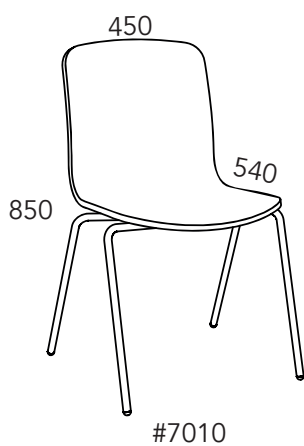

SAM.1

Design Mattias Wreland

Sam 10

#=article number

Facts

Metal frame with four legs
Color: silver, white or black

Available with metal armrests and upholstered armrests

Measurement

Seat width: 450 mm
Seat depth: 390 mm
Seat height: 450 mm