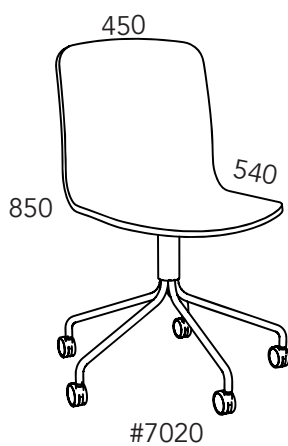

SAM.2

Design Mattias Wreland

Sam 20

#=article number

Facts

Rotary metal frame with five spindle legs and wheels
Color: silver, white or black

Available with metal armrests and upholstred armrests

Measurement

Seat width: 450 mm
Seat depth: 390 mm
Seat height: 450 mm