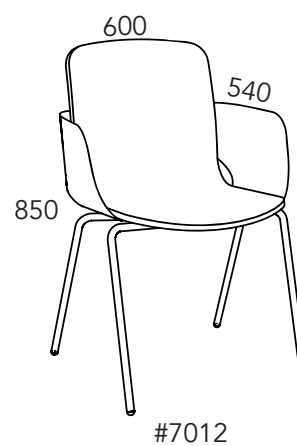

# SAM.1

Design Mattias Wreland

Sam 10

Sam 11

Sam 12

#=article number

## Measurement

Seat width: 450 mm  
Seat depth: 390 mm  
Seat height: 450 mm