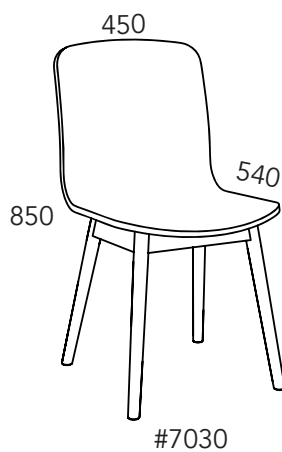

SAM.3

Design Mattias Wreland

Sam 30

#=article number

Facts

Wooden frame with four legs
Material: oak or white stained ash

Available with upholstered armrests

Measurement

Seat width: 450 mm
Seat depth: 390 mm
Seat height: 450 mm