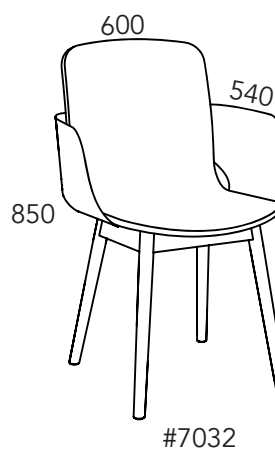

## Measurement

Seat width: 450 mm  
Seat depth: 390 mm  
Seat height: 450 mm

# SAM.3

Design Mattias Wreland

Sam 30

Sam 32

#=article number