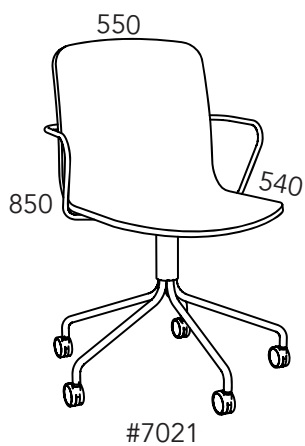

## Measurement

Seat width: 450 mm  
Seat depth: 390 mm  
Seat height: 450 mm

# SAM.2

Design Mattias Wreland

Sam 20

Sam 21

Sam 22

#=article number