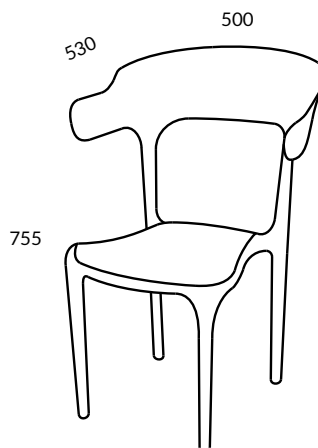

## Technical information

Joy is made of recyclable Polypropylene (PP). The chair is as good to use outdoors in summer as indoors.

# JOY

---

---

## Measurement

Seat width: 430 mm  
Seat depth: 430 mm  
Seat height: 450 mm

---

Available with seat cushion Ø 340 mm  
made of graphite grey felt

#779-00

SA Möbler AB | Kyrkefallavägen 3 | 543 34 Tibro | Sweden  
Tel +46 504 198 00 | info@samobler.se | www.samobler.se