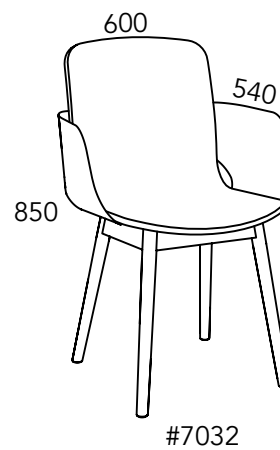

## Measurement

Seat width: 450 mm  
Seat depth: 390 mm  
Seat height: 450 mm

# SAM.3

Design Mattias Wreland

Sam 30

Sam 32

#=article number