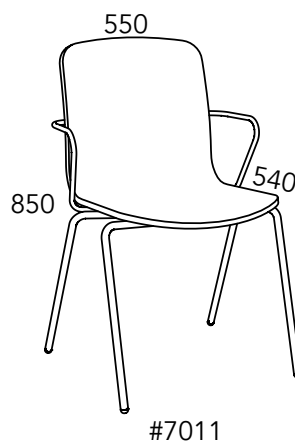

# SAM.1

Design Mattias Wreland

Sam 10

Sam 11

Sam 12

#=article number

## Measurement

Seat width: 450 mm  
Seat depth: 390 mm  
Seat height: 450 mm