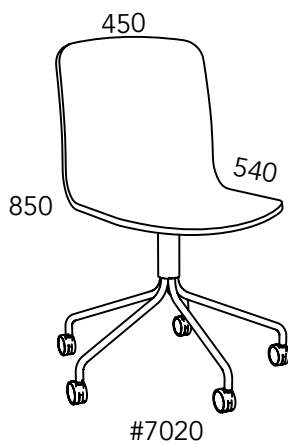

SAM.2

Design Mattias Wreland

Sam 20

#=article number

Facts

Rotary metal frame with five spindle legs and wheels
Color: silver, white or black

Available with metal armrests and upholstred armrests

Measurement

Seat width: 450 mm
Seat depth: 390 mm
Seat height: 450 mm