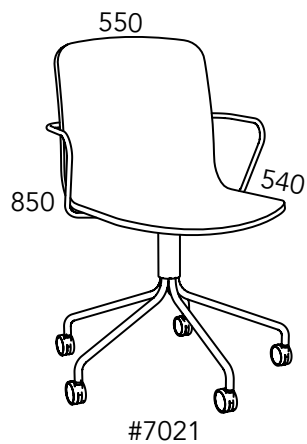

## Measurement

Seat width: 450 mm  
Seat depth: 390 mm  
Seat height: 450 mm

# SAM.2

Design Mattias Wreland

Sam 20

Sam 21

Sam 22

#=article number