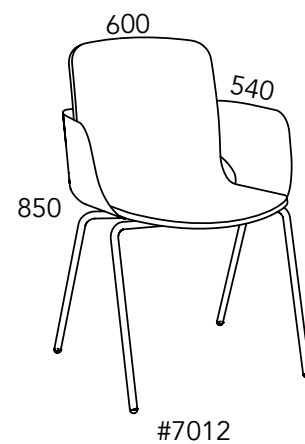

# SAM.1

Design Mattias Wreland

Sam 10

Sam 11

Sam 12

#=article number

## Measurement

Seat width: 450 mm  
Seat depth: 390 mm  
Seat height: 450 mm