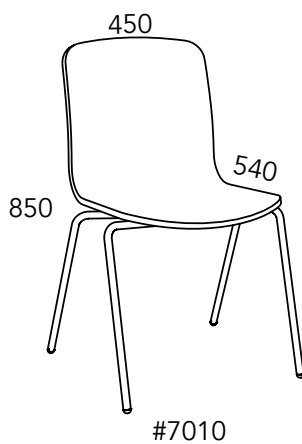

SAM.1

Design Mattias Wreland

Sam 10

#=article number

Facts

Metal frame with four legs
Color: silver, white or black

Available with metal armrests and upholstered armrests

Measurement

Seat width: 450 mm
Seat depth: 390 mm
Seat height: 450 mm