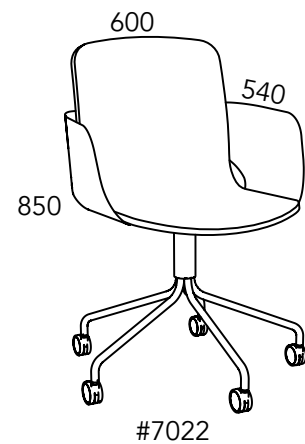

## Measurement

Seat width: 450 mm  
Seat depth: 390 mm  
Seat height: 450 mm

# SAM.2

Design Mattias Wreland

Sam 20

Sam 21

Sam 22

#=article number