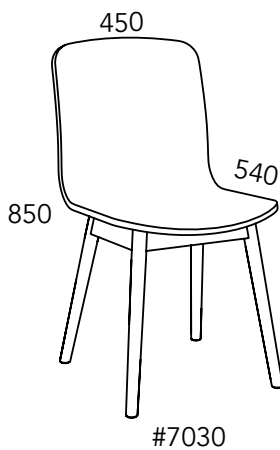

SAM.3

Design Mattias Wreland

Sam 30

#=article number

Facts

Wooden frame with four legs
Material: oak or white stained ash

Available with upholstered armrests

Measurement

Seat width: 450 mm
Seat depth: 390 mm
Seat height: 450 mm