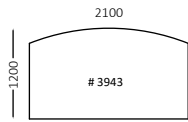

Snitsa XL bordsskivor / table tops

= Artikelnummer / # = Article Number

Vit std-laminat
Vit HT-laminat
White melamine
White HP-laminate