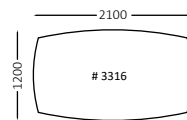

Snitsa XL bordsskivor / table tops

= Artikelnummer / # = Article Number

Vit std-laminat
Vit HT-laminat
White melamine
White HP-laminate